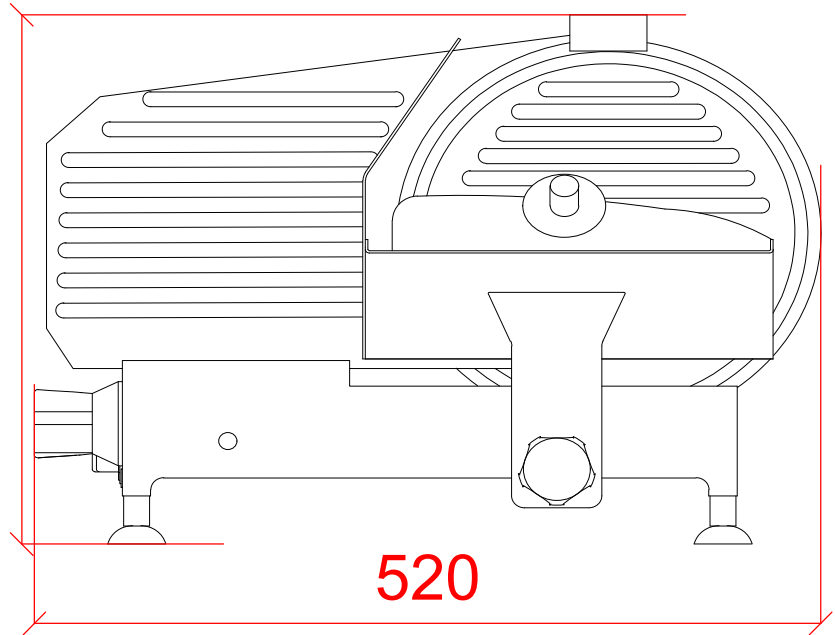

# FOOD PREPARATION SLICERS

HOBART UK,  
SOUTHGATE WAY,  
ORTON SOUTHGATE,  
PETERBOROUGH.  
PE2 6GN  
0844 888 7777

www.hobartuk.com

Gravity Feed Slicer 250mm

SL250-10

200

**Electric**

230/50/1 0.154kW  
MACHINE SUPPLIED WITH 2 METRES OF CABLE AND 13amp PLUG

**Notes:**

Max thickness 13mm

**PLOT SCALE: 1:5**

RIGHT TO MAKE NECESSARY CHANGES IS RESERVED