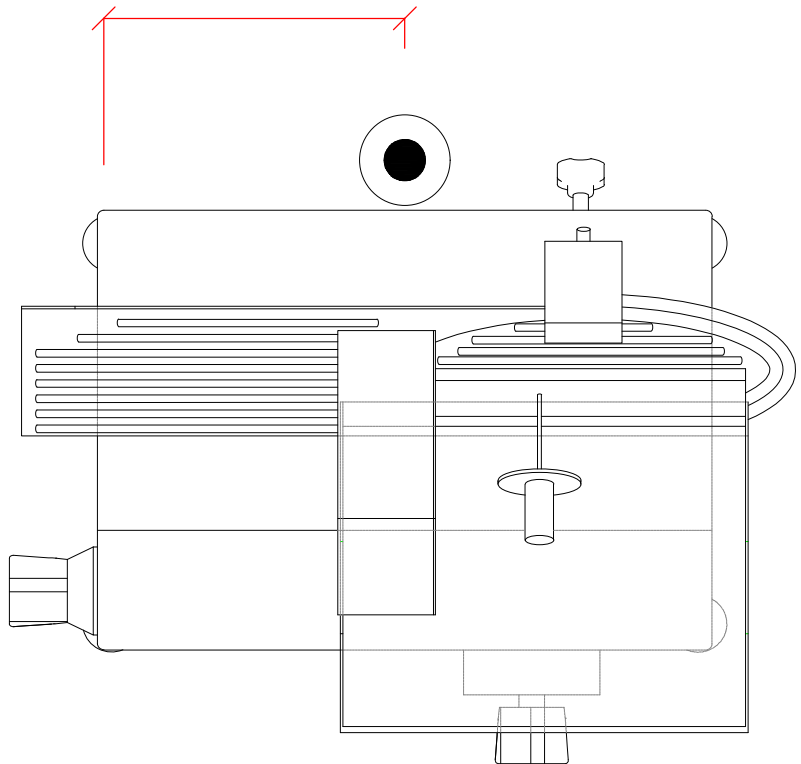

# FOOD PREPARATION SLICERS

HOBART UK,  
SOUTHGATE WAY,  
ORTON SOUTHGATE,  
PETERBOROUGH.  
PE2 6GN  
0844 888 7777

www.hobartuk.com

Gravity Feed Slicer 250mm

SL250-10

200

**Electric**

230/50/1 0.154kW  
MACHINE SUPPLIED WITH 2 METRES OF CABLE AND 13amp PLUG

**Notes:**

Max thickness 13mm

**PLOT SCALE: 1:5**

RIGHT TO MAKE NECESSARY CHANGES IS RESERVED