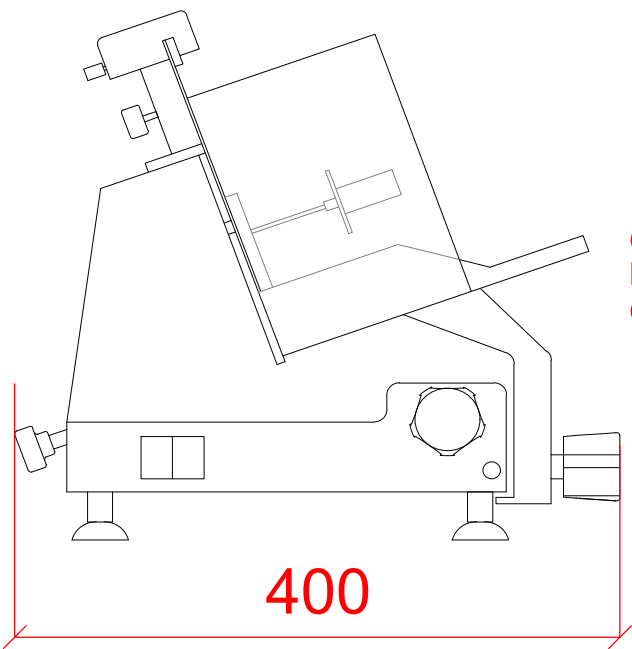

# FOOD PREPARATION SLICERS

HOBART UK,  
SOUTHGATE WAY,  
ORTON SOUTHGATE,  
PETERBOROUGH.  
PE2 6GN  
0844 888 7777

www.hobartuk.com

Gravity Feed Slicer 250mm

SL250-10

200

**Electric**

230/50/1 0.154kW  
MACHINE SUPPLIED WITH 2 METRES OF CABLE AND 13amp PLUG

**Notes:**

Max thickness 13mm

**PLOT SCALE: 1:5**

RIGHT TO MAKE NECESSARY CHANGES IS RESERVED